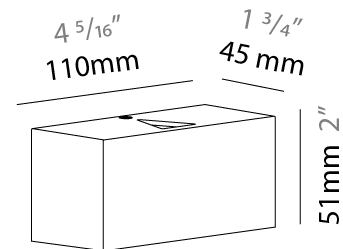

PROJECT	_____
TYPE	_____
SPECIFIER	_____
QUANTITY	_____
DATE	_____

CARTELLO STANDARD SURFACE

D93040

base number

1. To build a product code in our configurator select the specify button on the base model # product page
2. To build a manual product code on this datasheet choose from the options listed below in blue font and add the suffix to the base model #

GENERAL

Series: Cartello
Subseries: Cartello Standard
Brand: Milan
Division: Design
Mounting Type: Surface
Mounting Location: Wall
Subcategory: Up/Down Light

PHYSICAL

Shape: Rectangle
Length (mm): 110
Length (in): 4 ⁵/₁₆
Height (mm): 51
Height (in): 2
Extension (mm): 45
Extension (in): 1 ³/₄
Light Distribution: Direct / Indirect
Weight (kg): 0.41
Weight (lbs): 0.9
Fixture Finish: Metallic Gray
Fixture Material: Aluminum

ELECTRICAL

Number of Lamps: 1
Lamp Type: LED Retrofit
Lamp Shape: T4
Bulb Included: Bulb Not Included
Total Output Wattage (W): 3
Max. Wattage Per Lamp (W): 3
Lamp Base: G9
Input Voltage (V): 120

LED

OPTICAL

RATINGS AND CERTIFICATIONS

Certified By: CSA Certified to UL and CSA Standards
IP rating: IP20

J-Box cover plate included