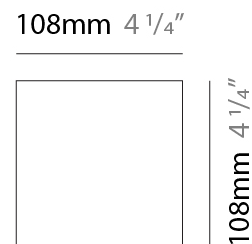

PROJECT	_____
TYPE	_____
SPECIFIER	_____
QUANTITY	_____
DATE	_____

CARTELLO STANDARD SURFACE

D93040

base number

1. To build a product code in our configurator select the specify button on the base model # product page
2. To build a manual product code on this datasheet choose from the options listed below in blue font and add the suffix to the base model #

GENERAL

Series: Cartello
Subseries: Cartello Standard
Brand: Milan
Division: Design
Mounting Type: Surface
Mounting Location: Wall
Subcategory: Up/Down Light

PHYSICAL

Shape: Rectangle
Length (mm): 110
Length (in): 4 ⁵/₁₆
Height (mm): 51
Height (in): 2
Extension (mm): 45
Extension (in): 1 ³/₄
Light Distribution: Direct / Indirect
Weight (kg): 0.41
Weight (lbs): 0.9
Fixture Finish: Metallic Gray
Fixture Material: Aluminum

ELECTRICAL

Number of Lamps: 1
Lamp Type: LED Retrofit
Lamp Shape: T4
Bulb Included: Bulb Not Included
Total Output Wattage (W): 3
Max. Wattage Per Lamp (W): 3
Lamp Base: G9
Input Voltage (V): 120

LED

OPTICAL

RATINGS AND CERTIFICATIONS

Certified By: CSA Certified to UL and CSA Standards
IP rating: IP20

J-Box cover plate included